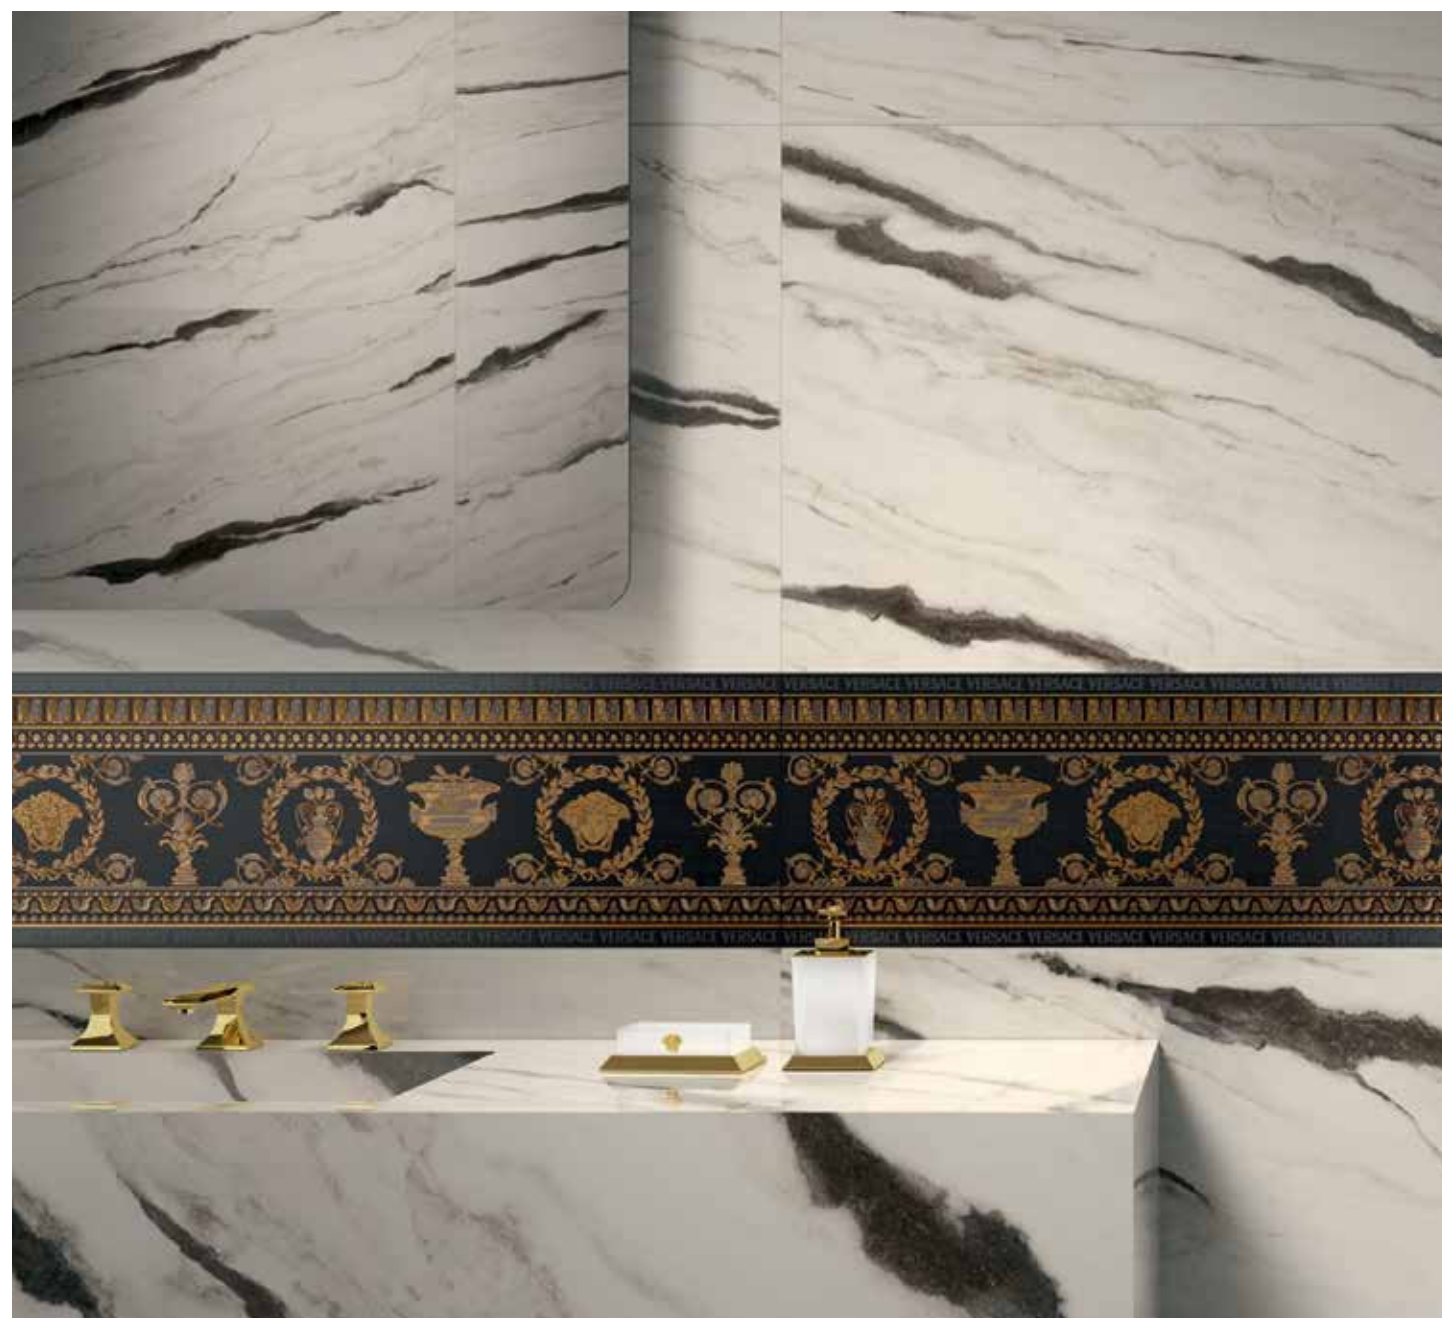

PANDA
WHITE

38

Panda White Lux 120x280 - Fascia Lux Nero/Oro 30x120
Bath Furniture: Panda White Lux

39